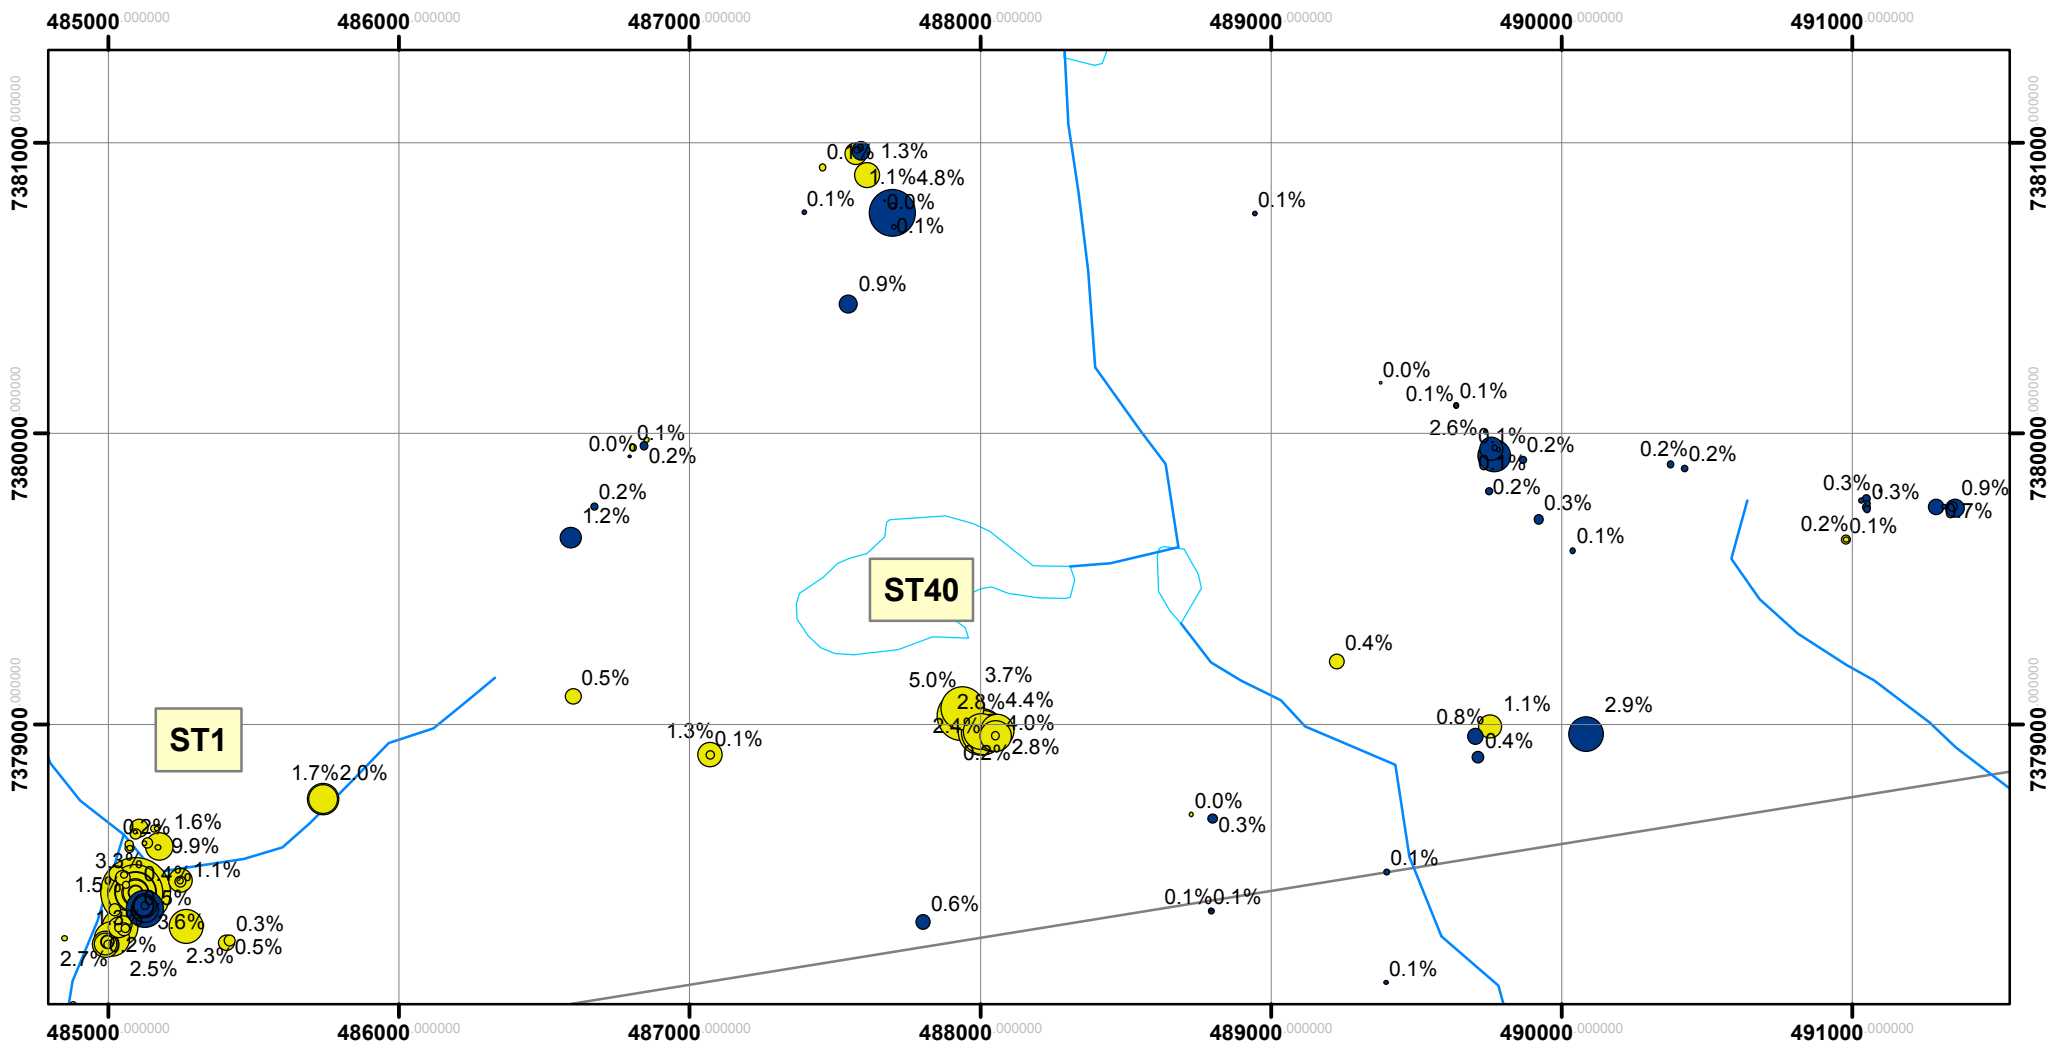

# HUD 2010 - Surface Prospecting Northern Portion of the Sarfartoq Carbonatite

## Legend

**Prospecting\_2010 Samples    Prospecting\_2009 Samples**

**TREO\_pct**

**TREO\_pct**